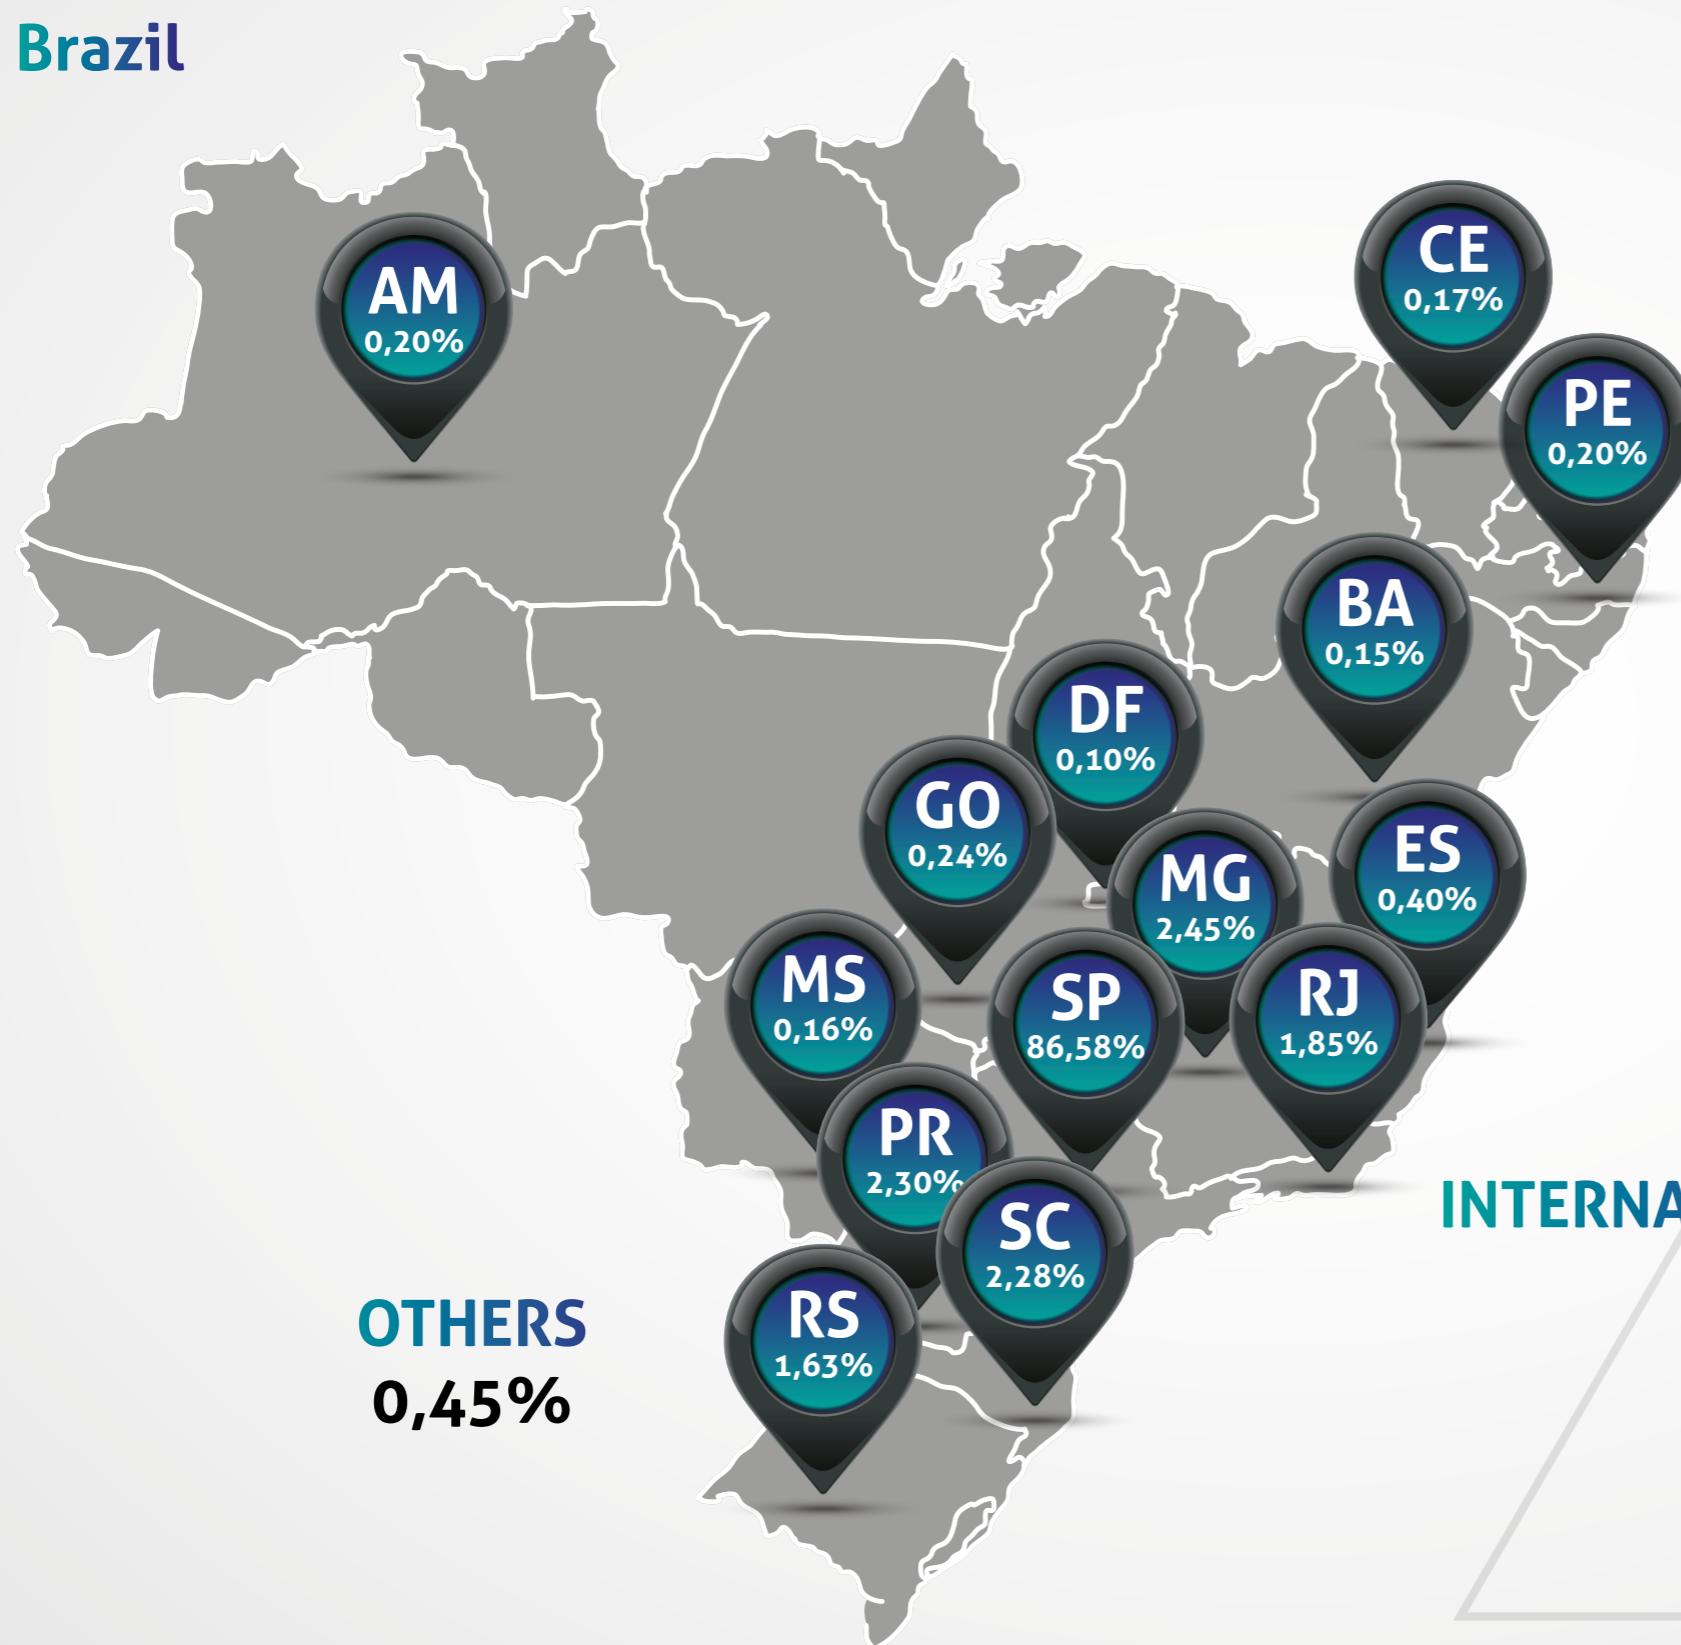

400
EXHIBITORS

45^K
PROFESSIONALS
VISITED THE TRADE
SHOW

**EXPOMAFE
2017**

630
MAJOR NATIONAL
AND INTERNATIONAL
BRANDS

45^K
M² OF EXHIBITION
SPACE

60
HOURS OF ADVANCED
CONTENT

78
SUPPORTERS

27
MEDIA PARTNERS

B2B
INTERNATIONAL
MATCHMAKING

ADVANCED
MANUFACTURING
DEMONSTRATION
(LIVE)

PROFILE OF VISITORS

Visitors by location

Brazil

OTHERS
0,45%

The show received visitors from all the states of Brazil and 27 countries