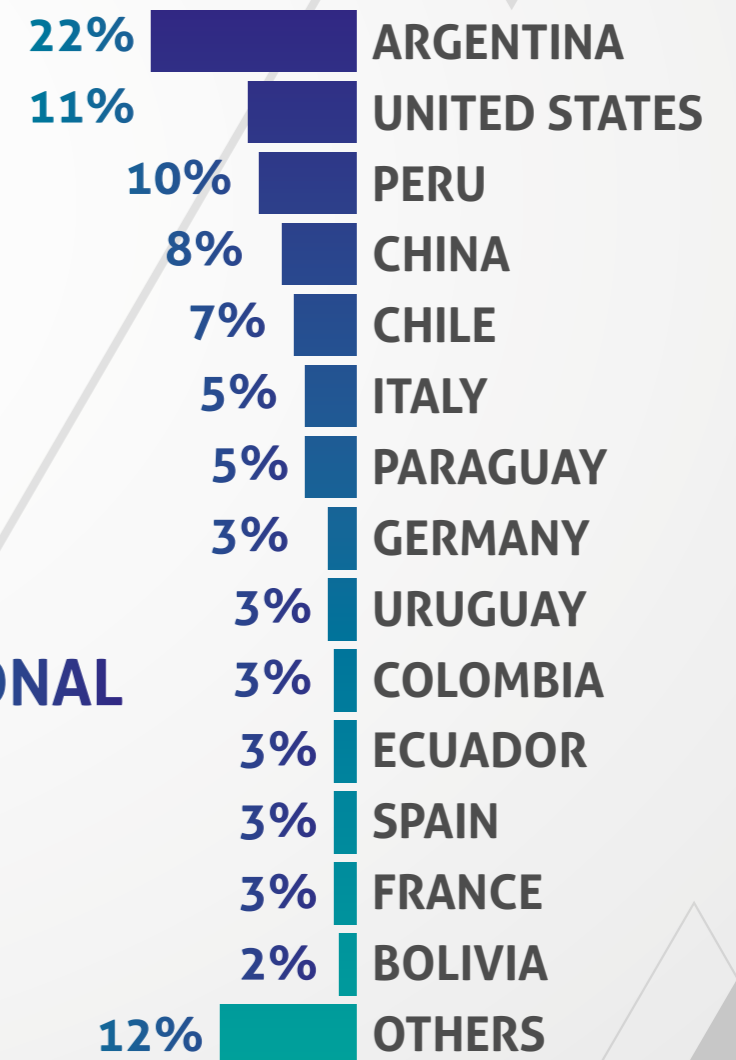

B2B
INTERNATIONAL
MATCHMAKING

ADVANCED
MANUFACTURING
DEMONSTRATION
(LIVE)

PROFILE OF VISITORS

Visitors by location

Brazil

OTHERS
0,45%

The show received visitors from all the states of Brazil and 27 countries

INTERNATIONAL

Industries served

What are you looking for at EXPOMAFE?

VISITORS

90%

OF ATTENDEES PLAN TO RETURN FOR EXPOMAFE 2019

89%

OF ATTENDEES HAVE AN IMPORTANT ROLE IN THE COMPANY BUYING PROCESS