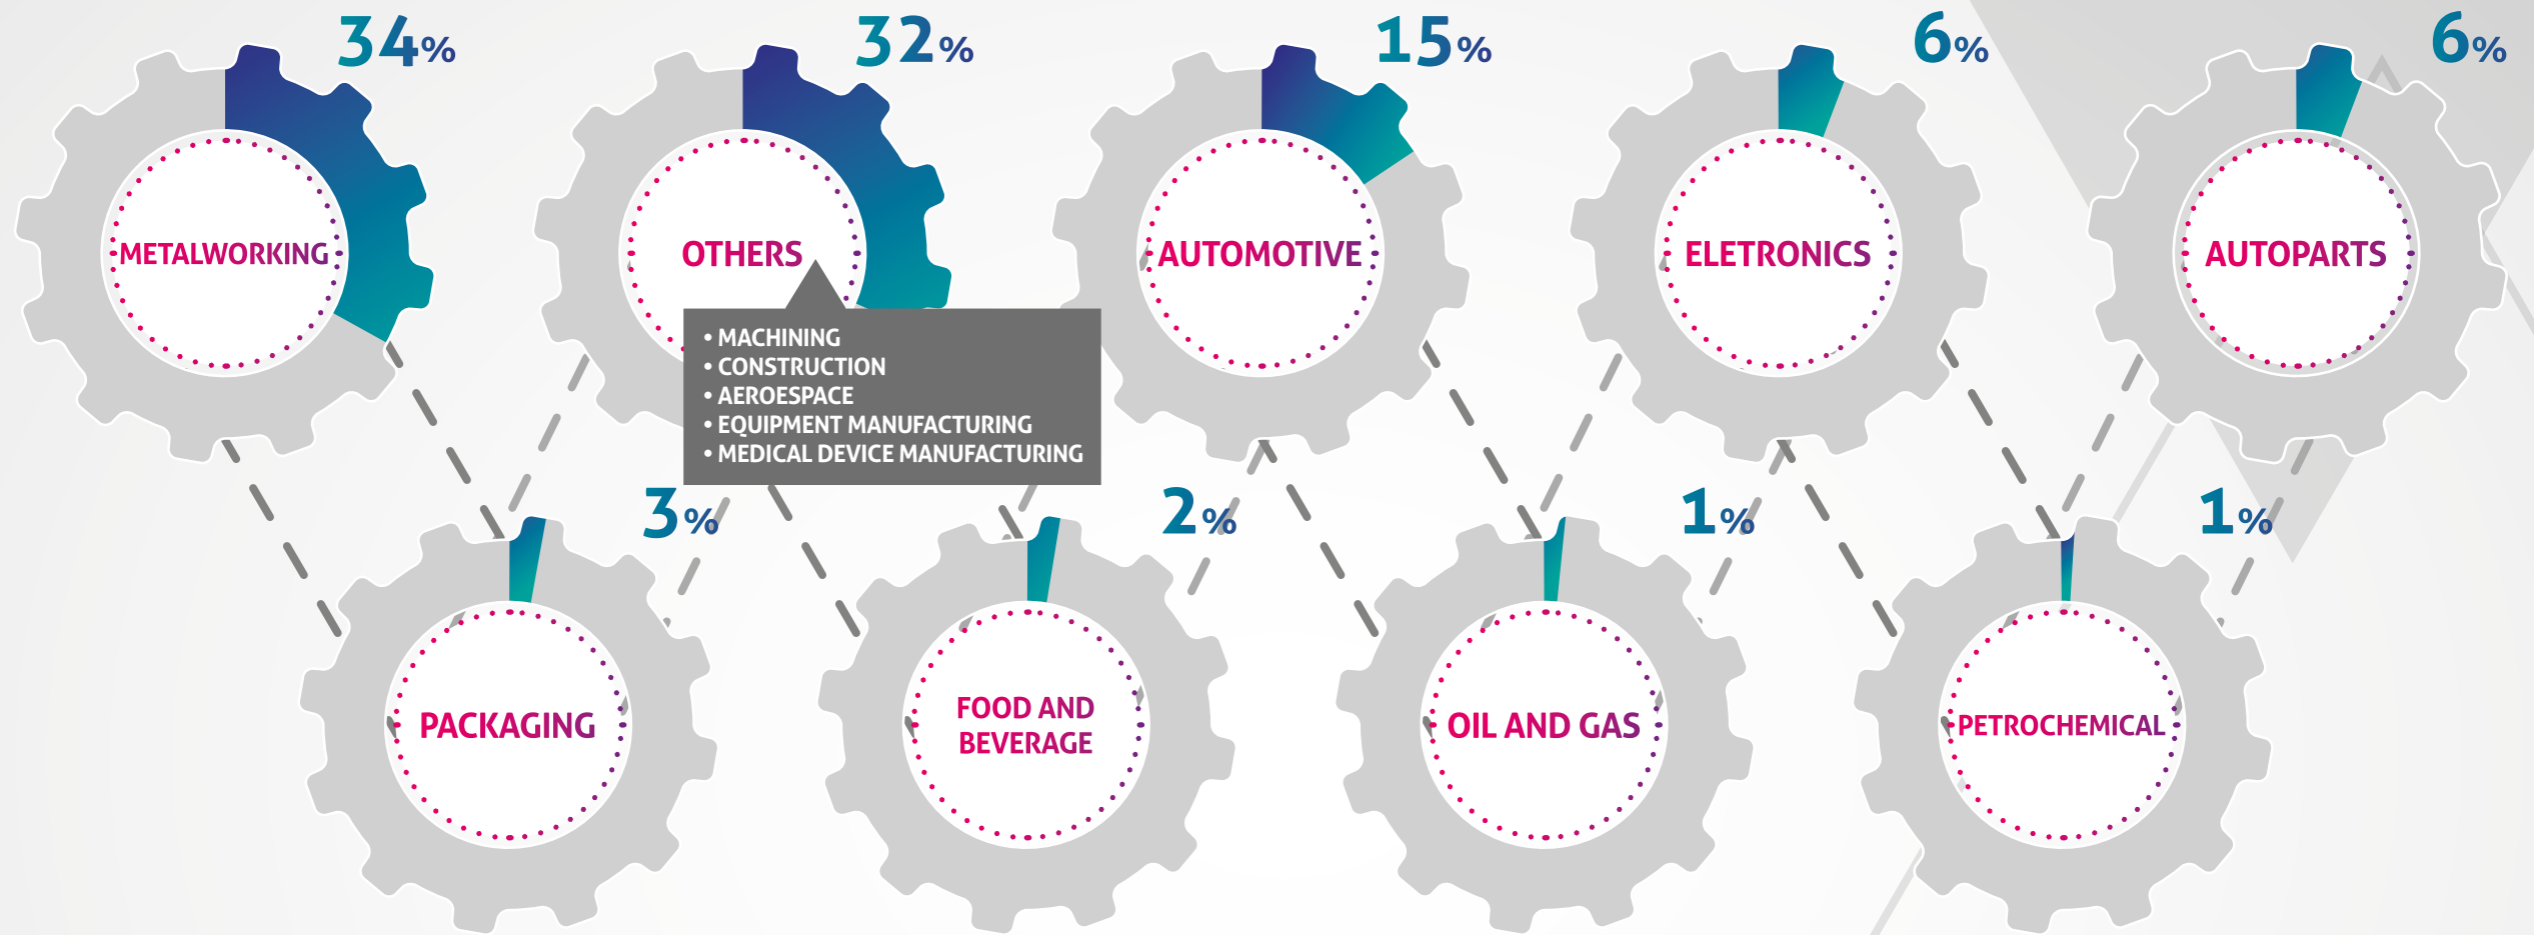

Industries served