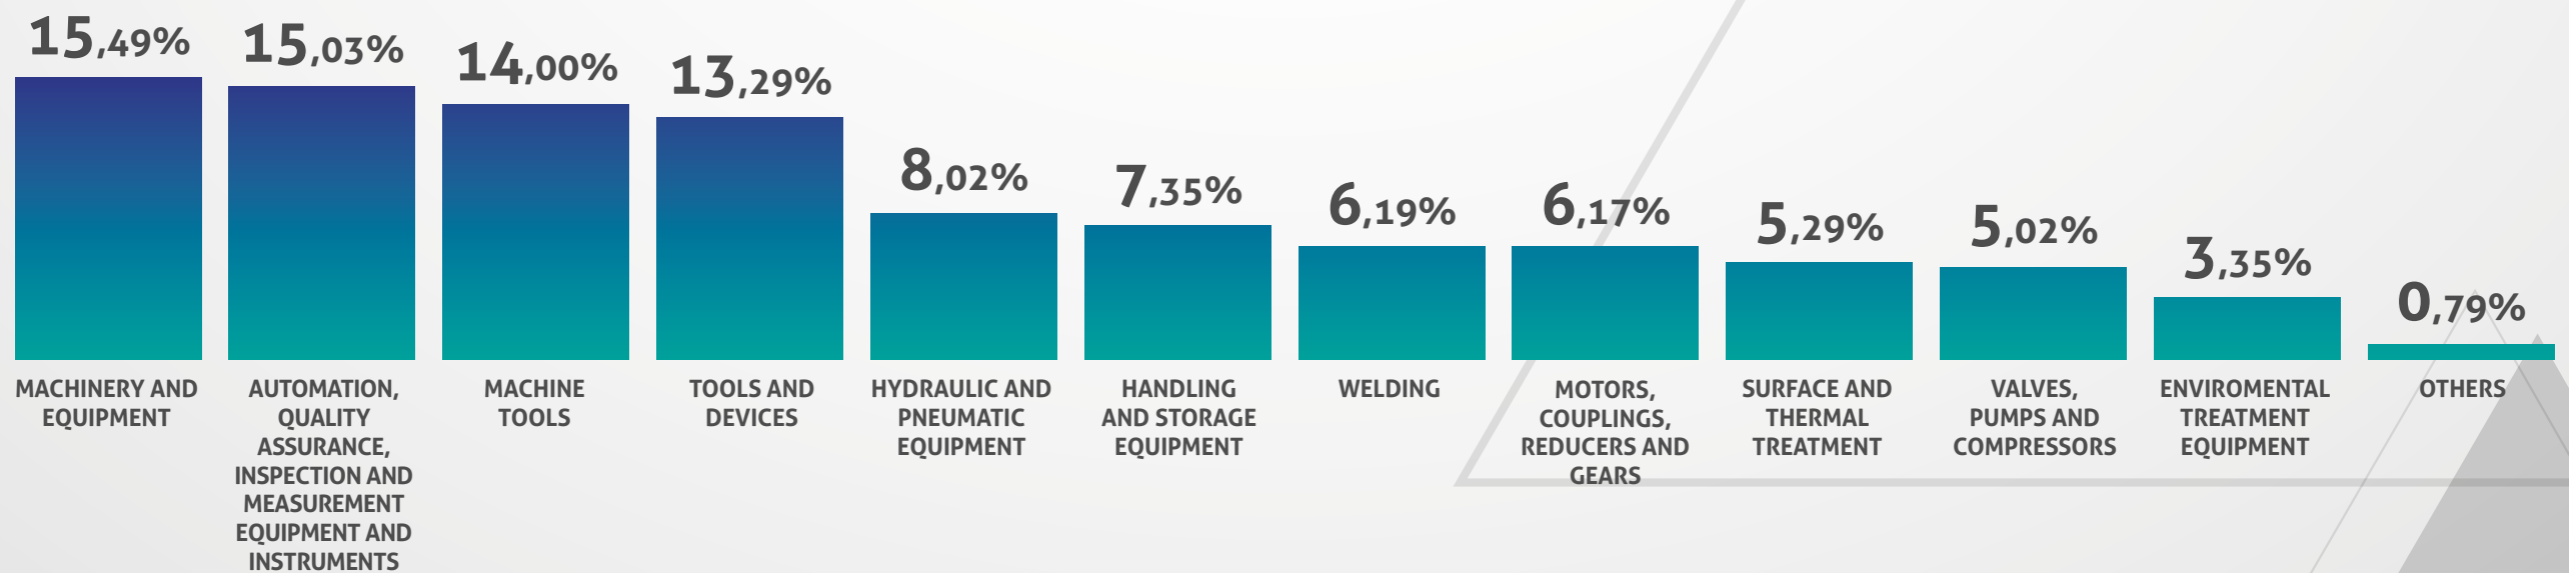

What are you looking for at EXPOMAFE?