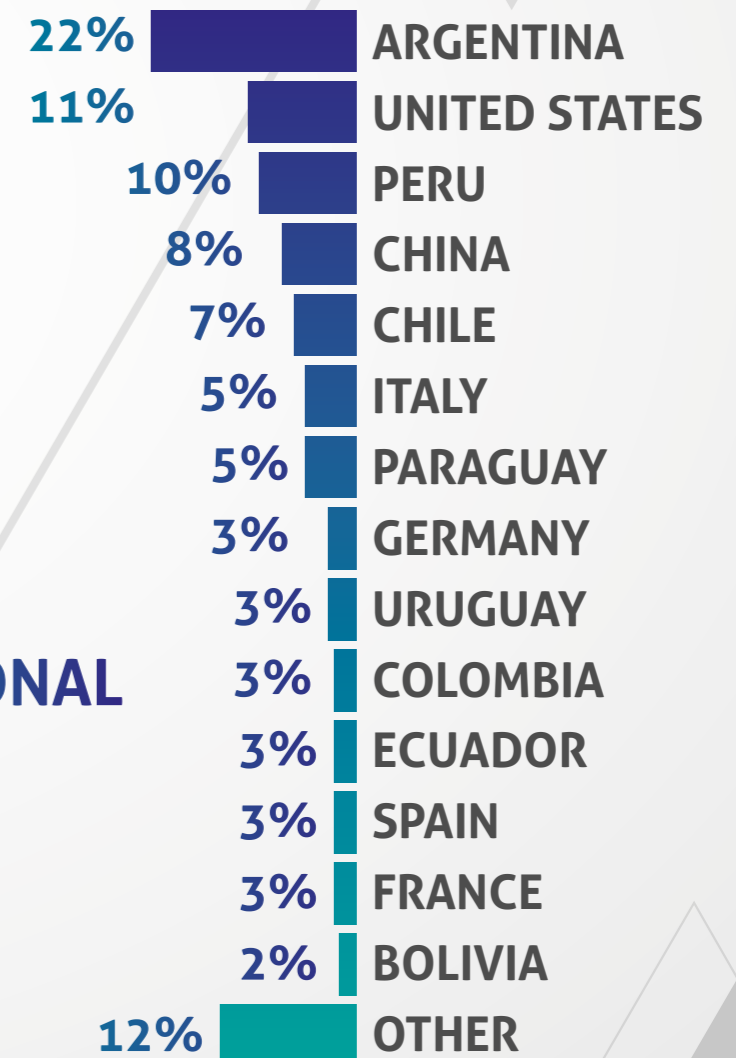

# VISITOR PROFILE

Visitors by location

Brazil

**OTHER**  
0,45%

The show received visitors from all the states of Brazil and 27 countries

**INTERNATIONAL**