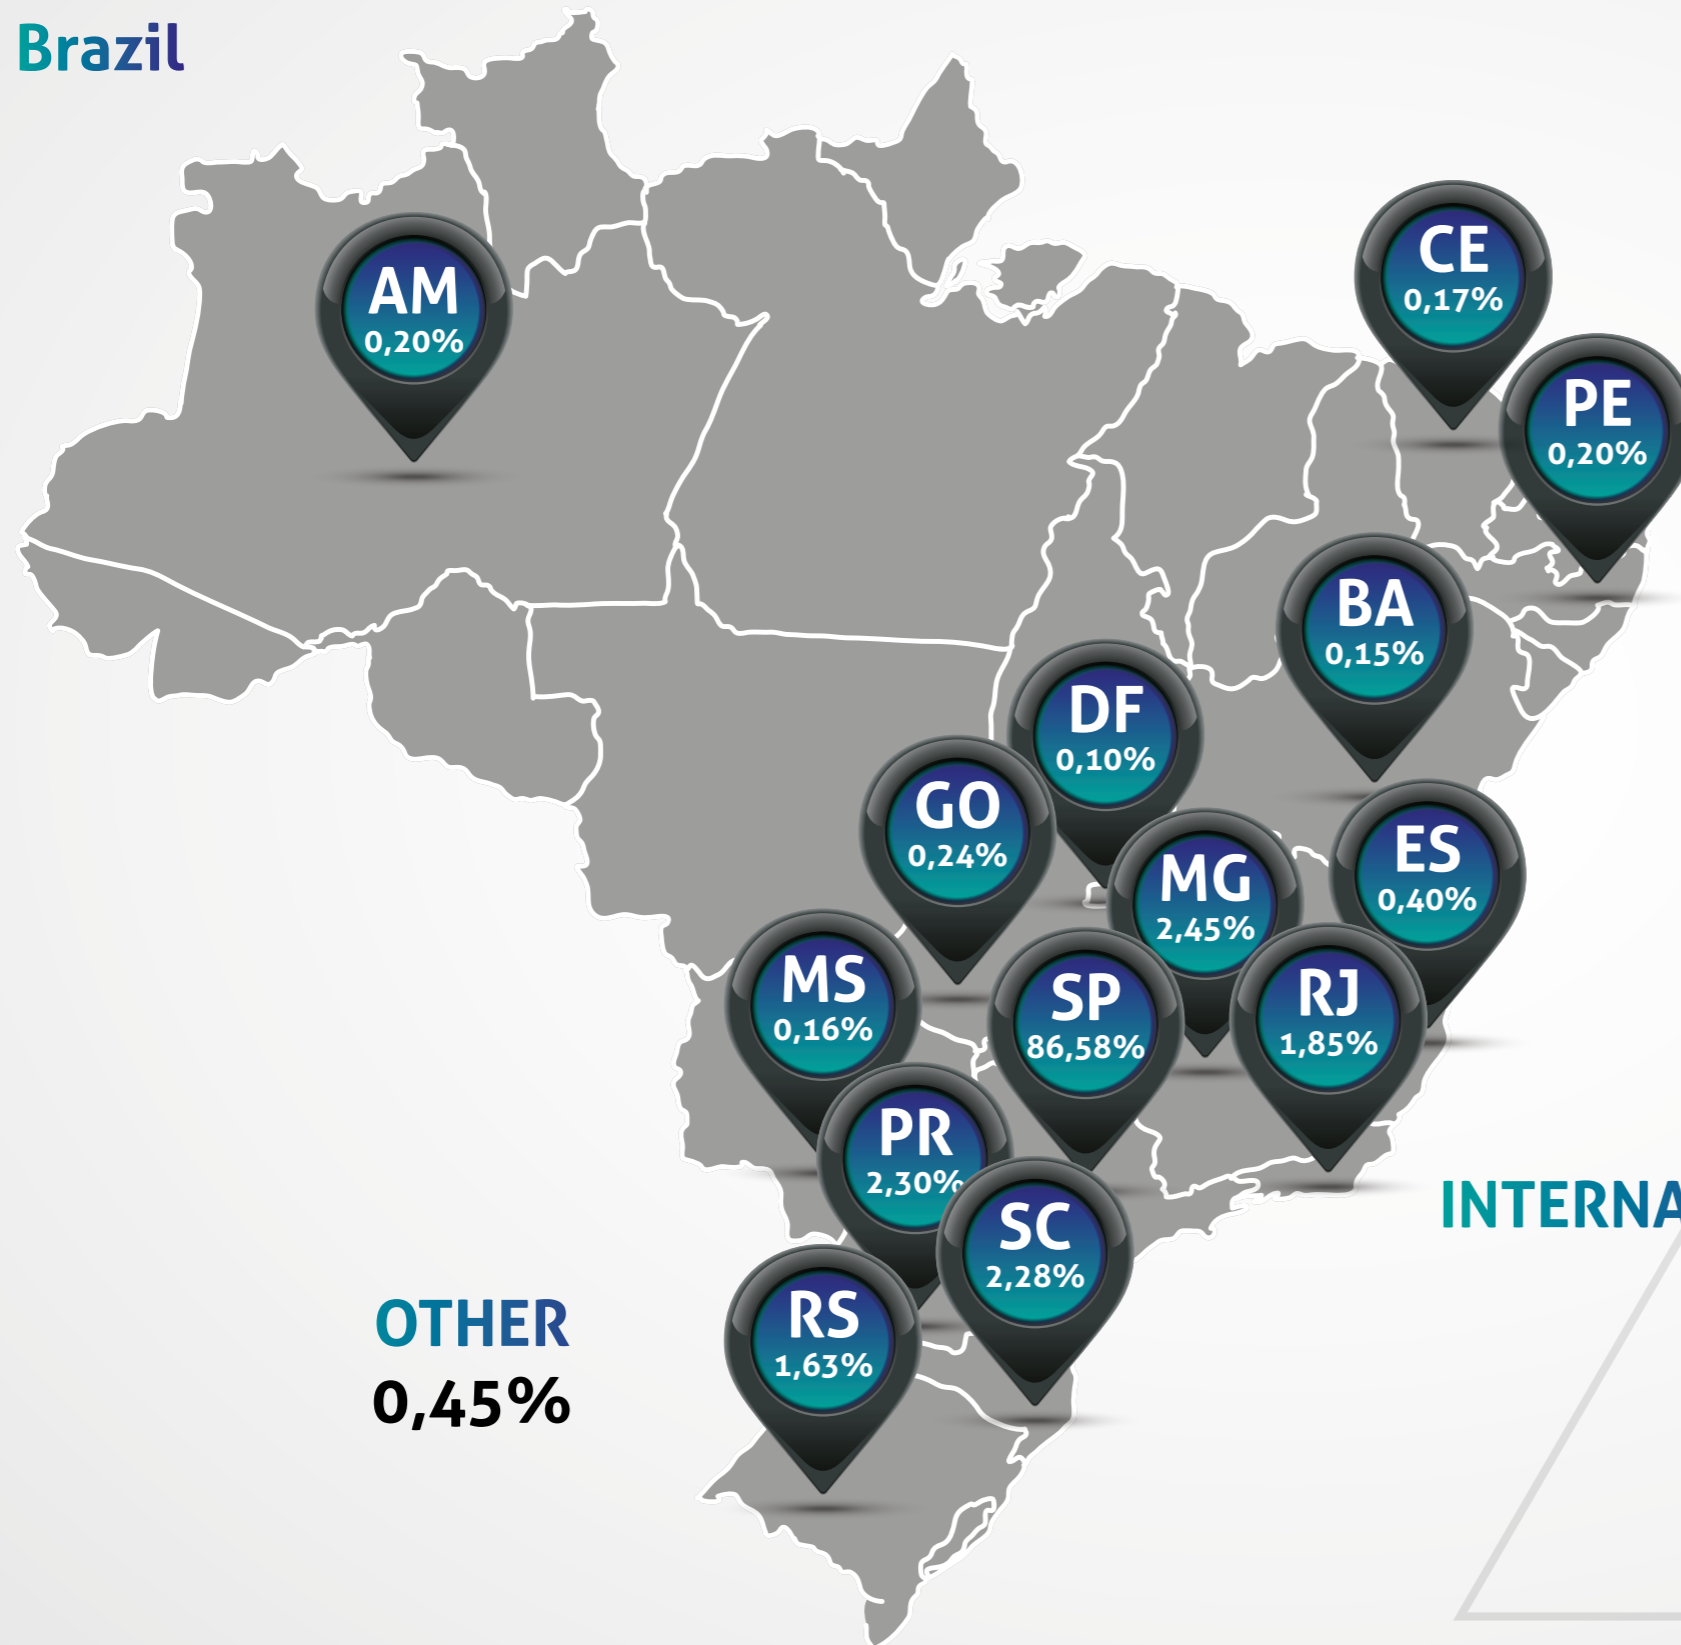

# VISITOR PROFILE

Visitors by location

Brazil

**OTHER**  
0,45%

The show received visitors from all the states of Brazil and 27 countries

**INTERNATIONAL**